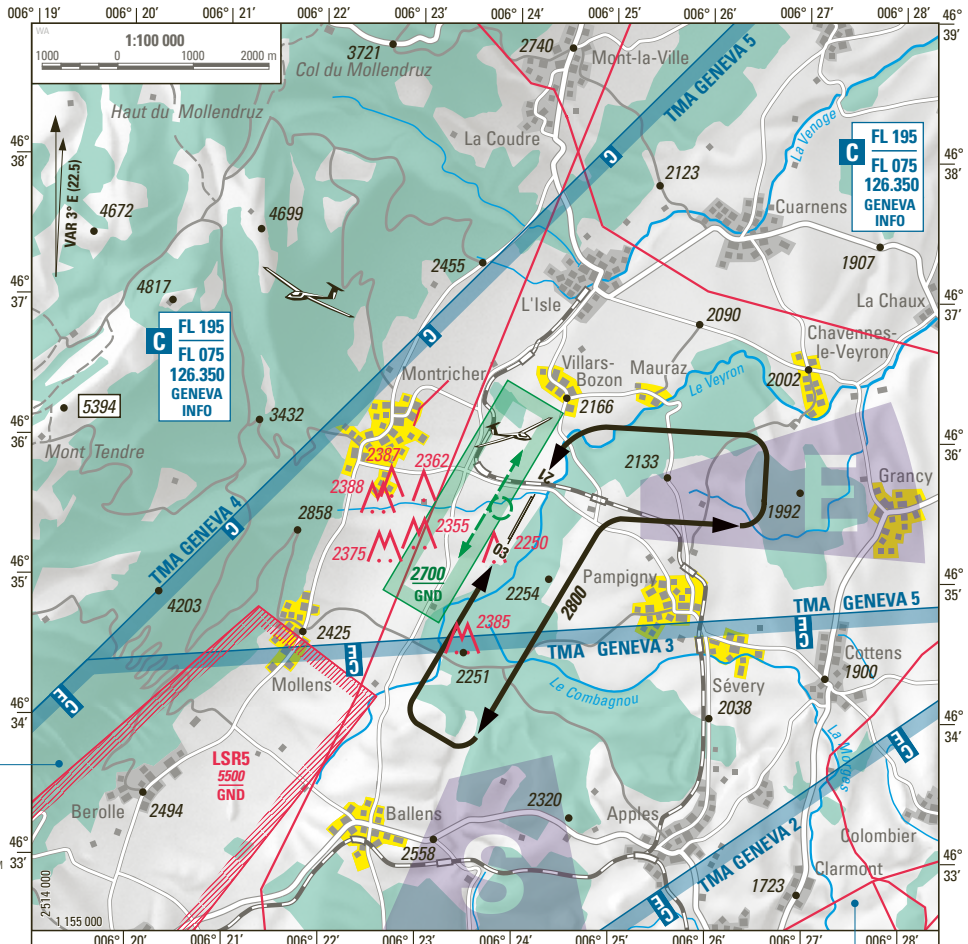

CARTE D'APPROCHE A VUE
VISUAL APPROACH CHART

AD 133.205

MONTRICHER "R"
LSTR

ELEV 2178 ft (664 m)

PPR

LSTR

COR: GVA FRI SPR racial deleted